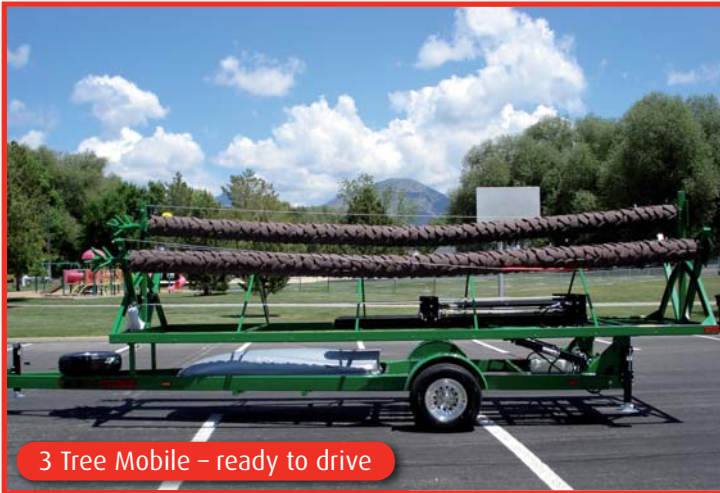

# Mobile Coconut Tree Climb

3 Tree Mobile – ready to drive

## A fully themed mobile attraction

The Mobile Coconut Tree Climb is the first fully themed mobile attraction of its kind. The striking design and unique climbing style will certainly make an impact at any event it is seen at. Following in the footsteps of the successful range of Mobile Climbing Towers the Mobile Coconut Tree works on the same tried and tested formula for creating a popular mobile attraction. It utilises the same Auto Belay technology and the trailer for the new three player model is even a modified version of that used with the Climbing Towers.

- Mobile model now available with 3 trees as standard!
- Incredibly detailed and high spec finish
- Two full colour themed banners to add to the fun theme
- One Climber Timer system as standard
- 6.7m tall plus leaf fronds to a total height of approx 7.5m
- Rated for operation up to wind speeds of 30mph
- Remote control operated hydraulic lift means set up time is minimal
- UK/EN approved coupler, brakes, tyres, axles (2) and lighting as standard
- Set up time: One operator 30 minutes, two operators 20 minutes or less

## Technical Specification

- Trailer Length: (excl. coupler and tree load) 6.65m
- Trailer Length: (incl. coupler and tree load) 8.22m
- Trailer Height: (loaded) 2.62m
- Trailer Width: 2.26m