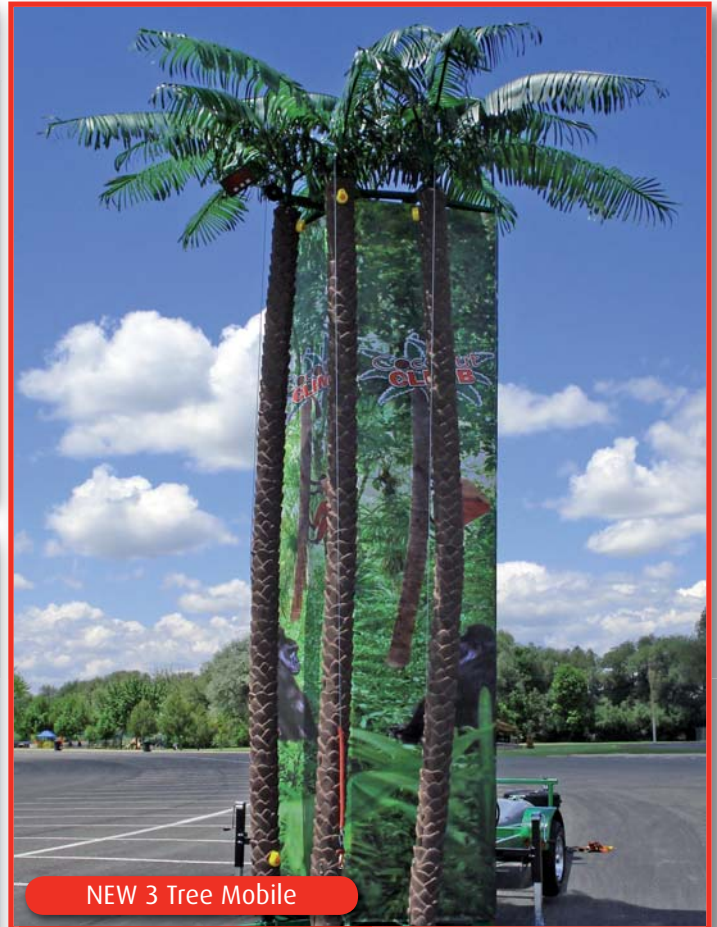

# Mobile Coconut Tree Climb

3 Tree Mobile – ready to drive

## A fully themed mobile attraction

The Mobile Coconut Tree Climb is the first fully themed mobile attraction of its kind. The striking design and unique climbing style will certainly make an impact at any event it is seen at. Following in the footsteps of the successful range of Mobile Climbing Towers the Mobile Coconut Tree works on the same tried and tested formula for creating a popular mobile attraction. It utilises the same Auto Belay technology and the trailer for the new three player model is even a modified version of that used with the Climbing Towers.

- Mobile model now available with 3 trees as standard!
- Incredibly detailed and high spec finish
- Two full colour themed banners to add to the fun theme
- One Climber Timer system as standard
- 6.7m tall plus leaf fronds to a total height of approx 7.5m
- Rated for operation up to wind speeds of 30mph
- Remote control operated hydraulic lift means set up time is minimal
- UK/EN approved coupler, brakes, tyres, axles (2) and lighting as standard
- Set up time: One operator 30 minutes, two operators 20 minutes or less