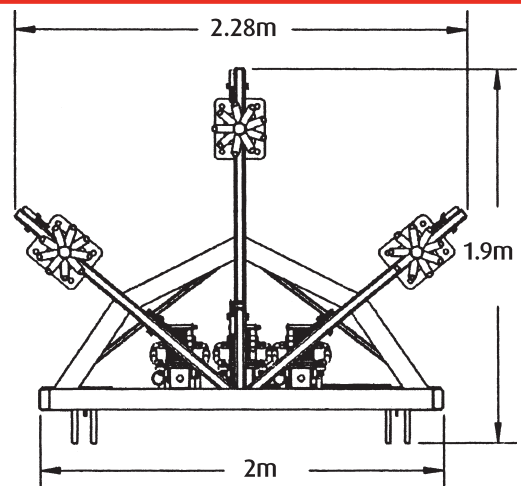

- Mobile model now available with 3 trees as standard!
- Incredibly detailed and high spec finish
- Two full colour themed banners to add to the fun theme
- One Climber Timer system as standard
- 6.7m tall plus leaf fronds to a total height of approx 7.5m
- Rated for operation up to wind speeds of 30mph
- Remote control operated hydraulic lift means set up time is minimal
- UK/EN approved coupler, brakes, tyres, axles (2) and lighting as standard
- Set up time: One operator 30 minutes, two operators 20 minutes or less

## Technical Specification

- Trailer Length: (excl. coupler and tree load) 6.65m
- Trailer Length: (incl. coupler and tree load) 8.22m
- Trailer Height: (loaded) 2.62m
- Trailer Width: 2.26m