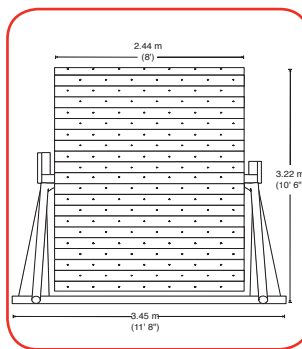

Technical Specification

- Anti Surge Protection included
- RCD/MCB protection included
- Manual or powered winch
- Custom power lead