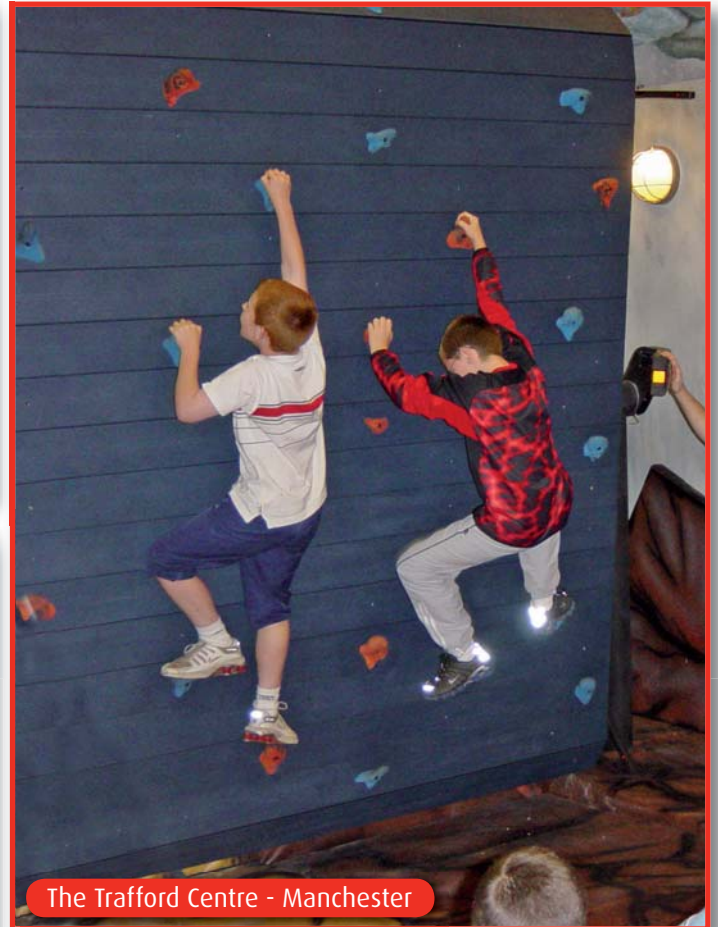

The Trafford Centre - Manchester