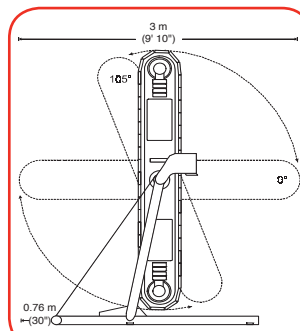

Technical Specification

- Ceiling height required indoors: 3.4m
- Footprint: 5m x 5m
- Requires 220V, 13 amp supply
- Anti Surge Protection supplied
- RCD/MCB supplied

Optional Extras

- Fun Rock arcade cabinet control system
- Powder coated aluminium panels
- Themed barrier / scenery