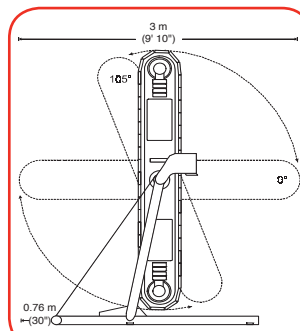

Technical Specification