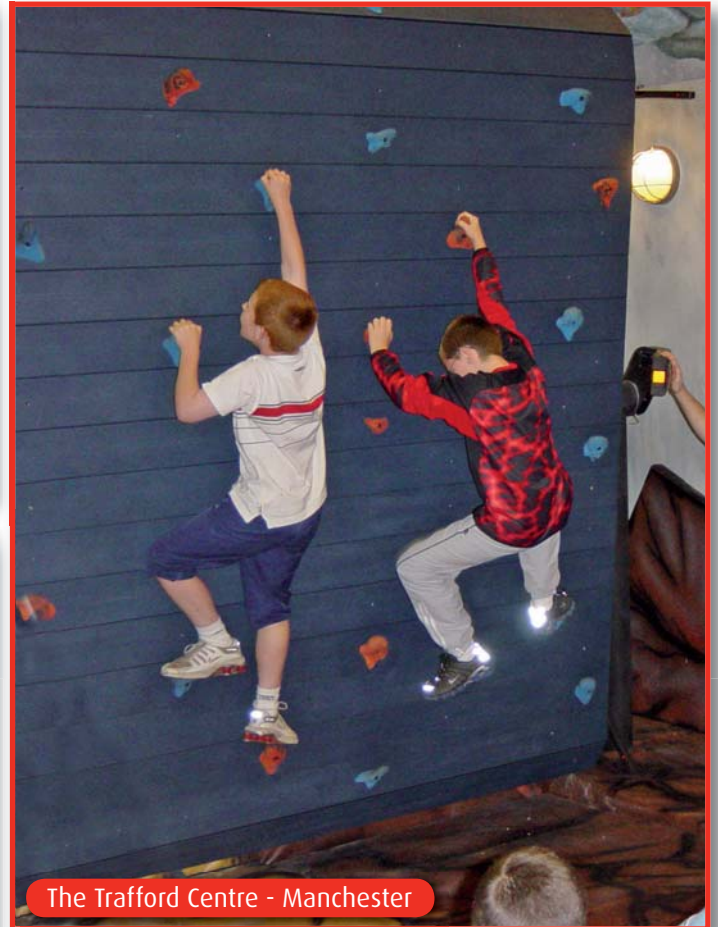

The Classic & FunRock

Classic Rock - Fitness Club

Royal Marines

The Trafford Centre - Manchester

The motorised climbing simulator

The Classic Rock has proved popular in fitness clubs & kids play centres for many years. It offers a programmable climbing experience and full body work out that is totally unique.

The FunRock adds video screen, sound effects and high scores to this making it a very high tech attraction like no other.

The arcade cabinet display allows climbers to actually track their progress and displays the names of the top climbers for each mountain.

Optional themed scenery is also available that doubles as the safety barriers to help maintain a controlled climbing area.

- Classic Rock and Fun Rock have a two player capacity
- Offers a great climbing experience – even to those who are scared of heights
- Only one dedicated operator required
- Wide range of difficulty levels pre-programmed into control system
- Also offers manual control system allowing you to control the speed and angle
- Infrared sensors top and bottom stops track if climbers go too high or too low
- Pinch free aluminium climbing surface
- 360 handhold and foothold positions (60 handholds)
- Fun Rock has integrated high score ranking and sound effects (Player 1 & 2 sensors)